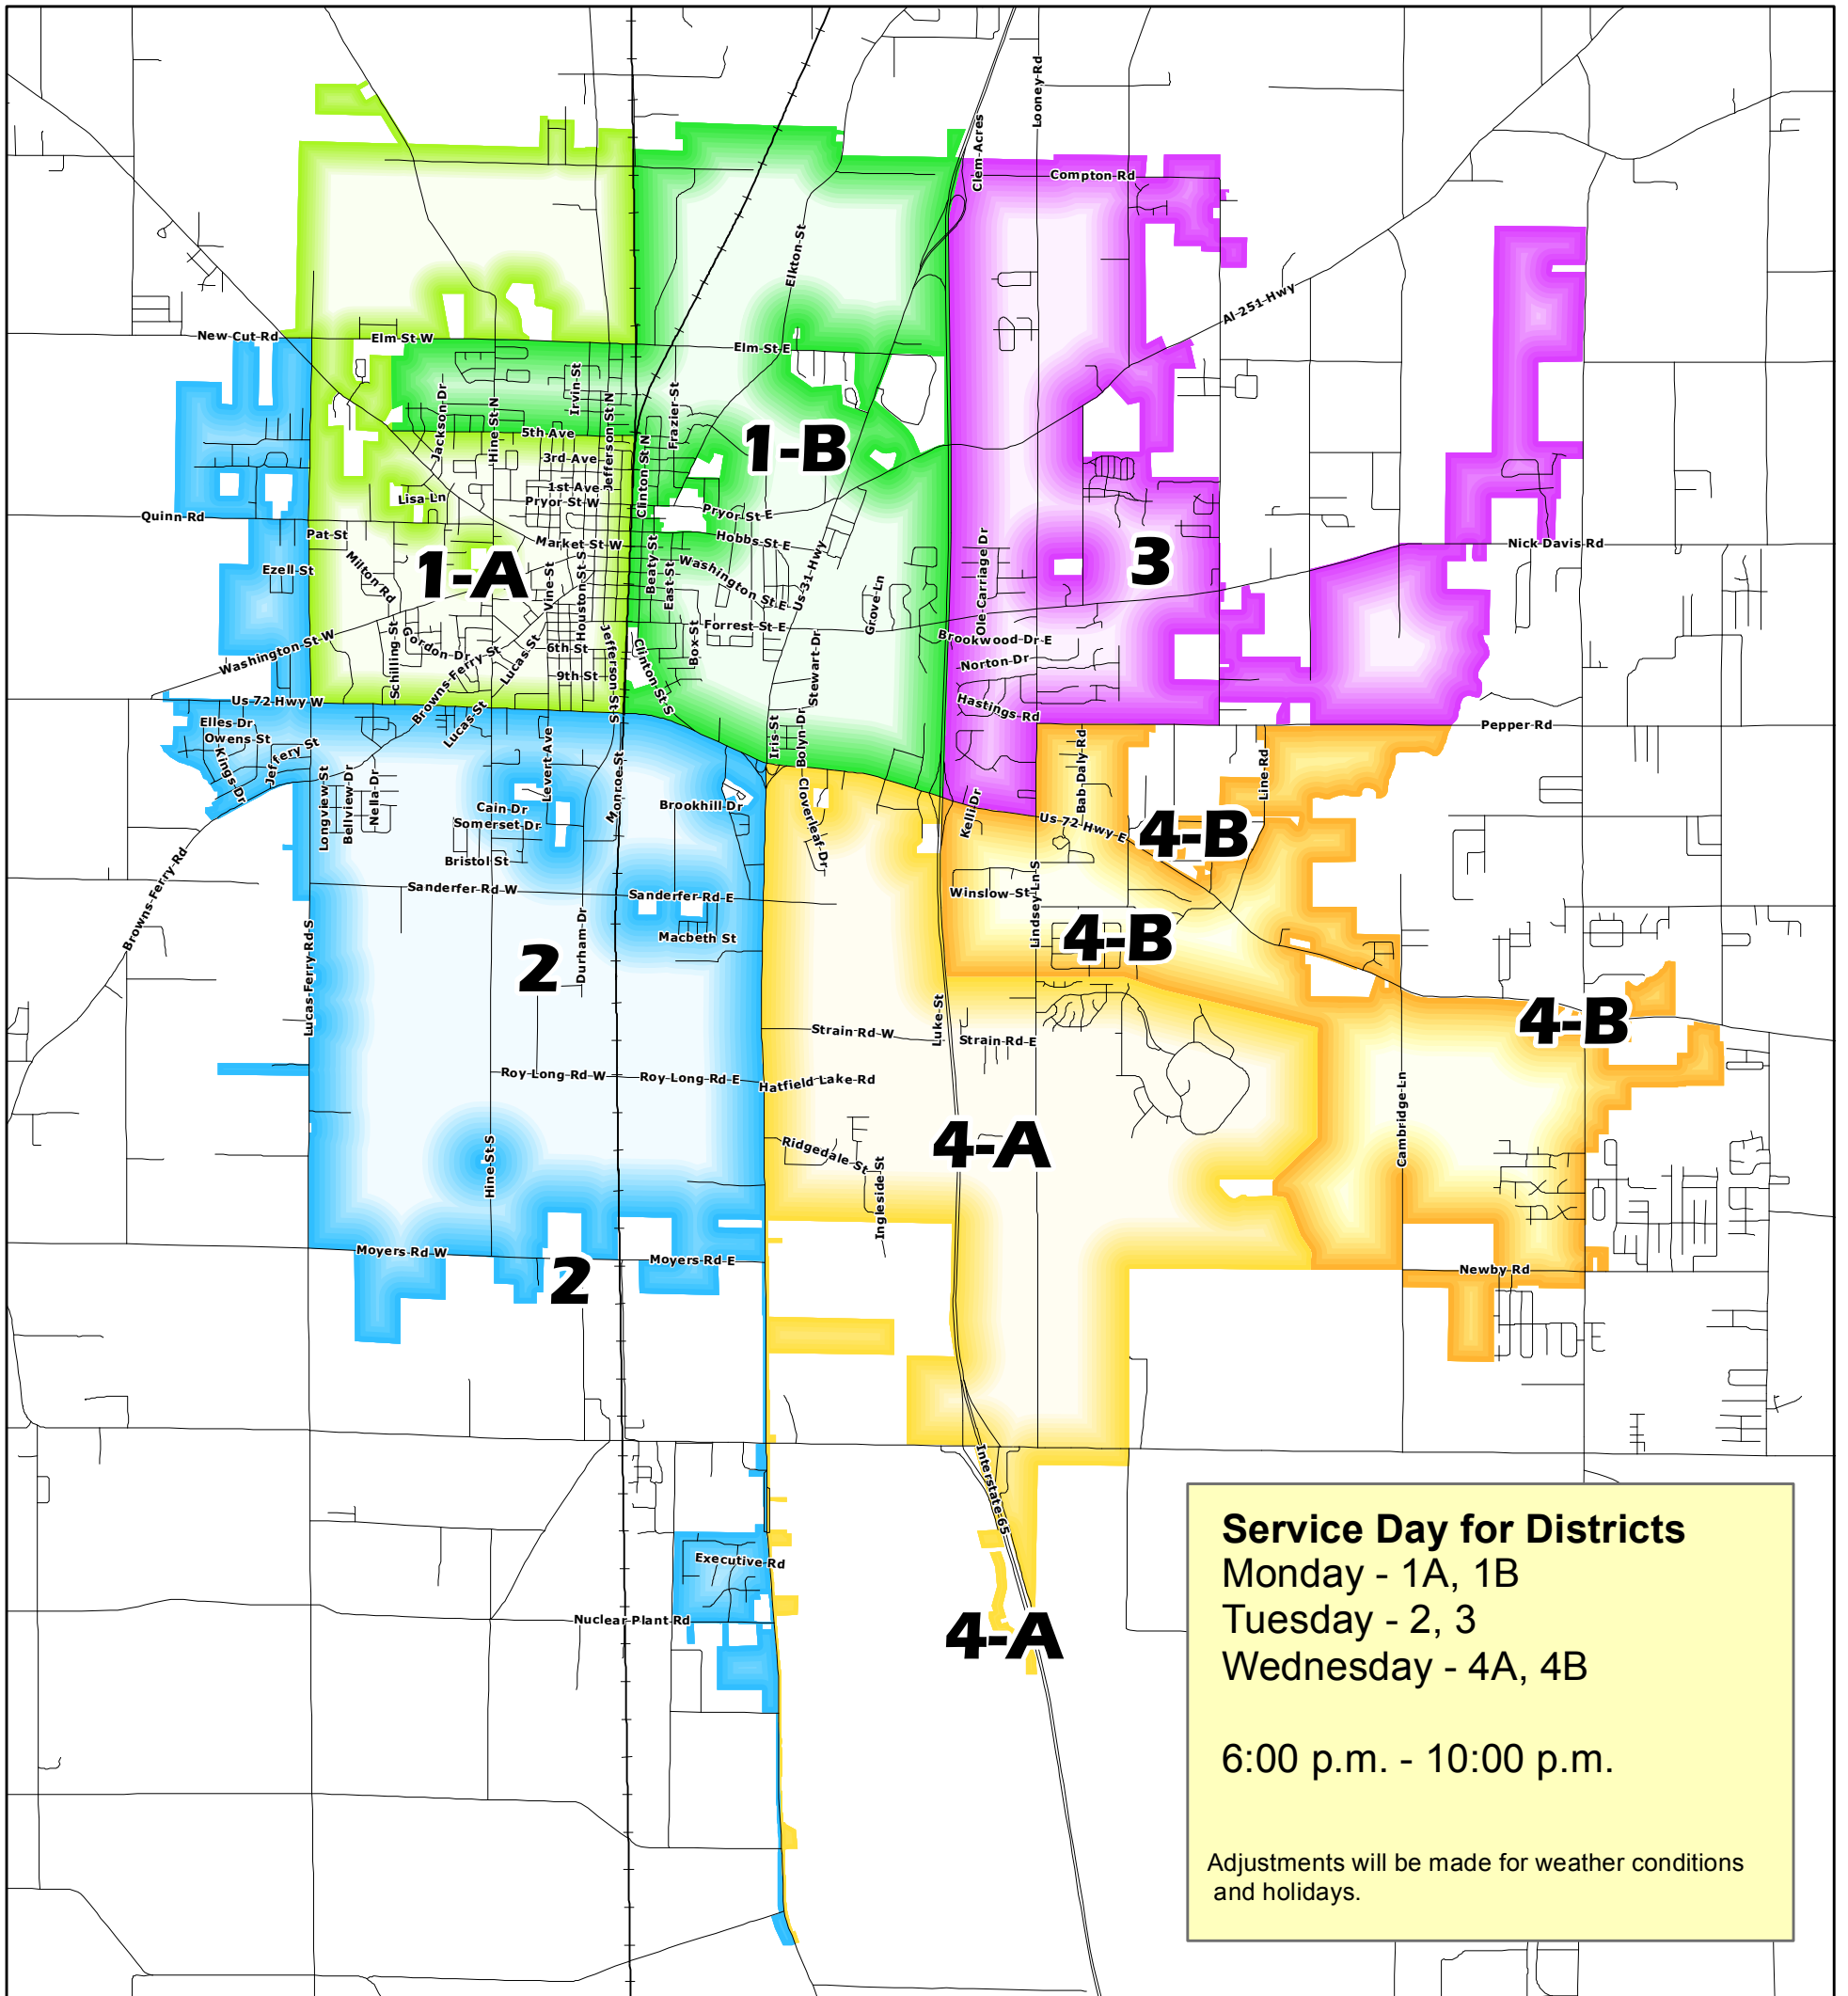

2019 Vector Control Districts Map

City of Athens, Alabama

Map created by Micah Cochran of the City of Athens Engineering Services & Community Development Department on February 17th, 2012. The district lines were set by the Street Department Superintendent. Converted to Ledger size 8/30/2012. Districts updated to 2018 City Limits.

2019 Vector Control Apartment & Pond Routes

Legend

	Tuesday		Apartments
	Wednesday		Large Areas to Spray
	Drainage Basins		

2019-05-14