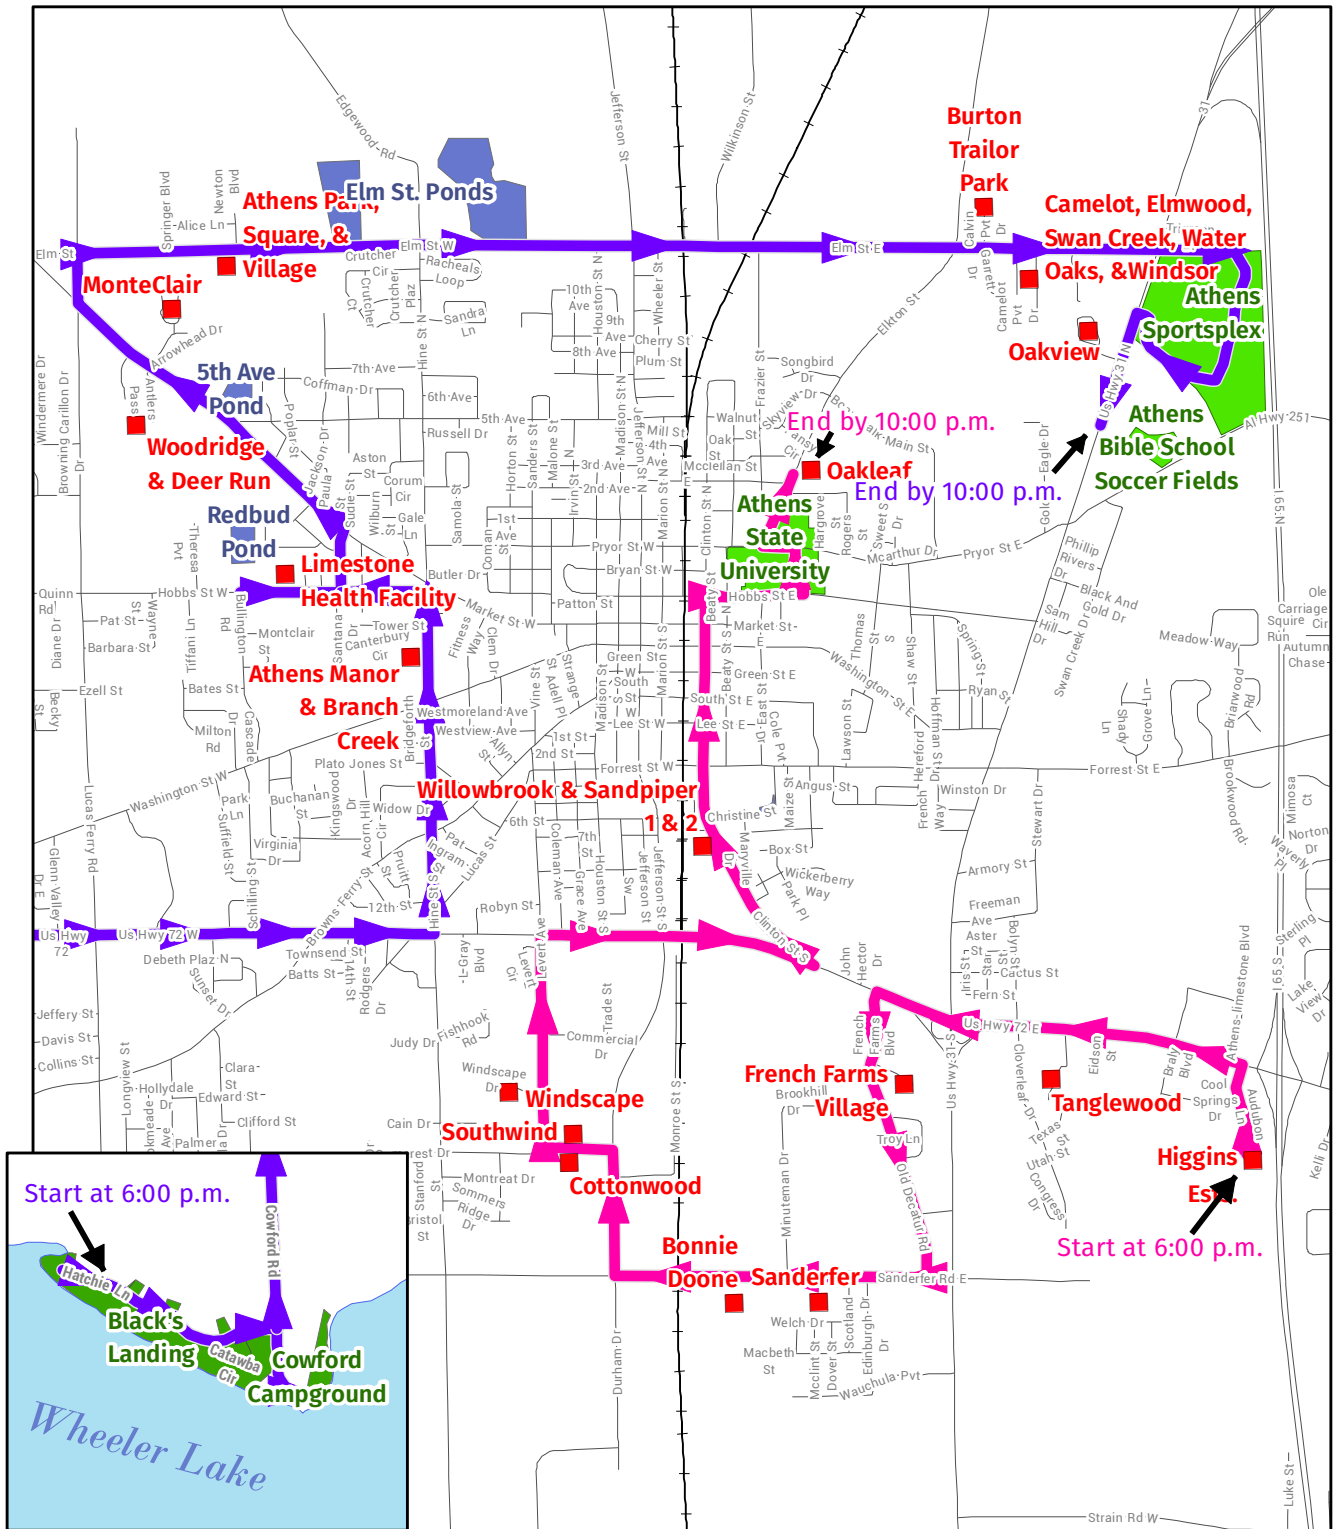

2019 Vector Control Districts Map

City of Athens, Alabama

Map created by Micah Cochran of the City of Athens Engineering Services & Community Development Department on February 17th, 2012. The district lines were set by the Street Department Superintendent. Converted to Ledger size 8/30/2012. Districts updated to 2018 City Limits.

2019 Vector Control Apartment & Pond Routes

Legend

	Tuesday		Apartments
	Wednesday		Large Areas to Spray
	Drainage Basins		

2019-05-14