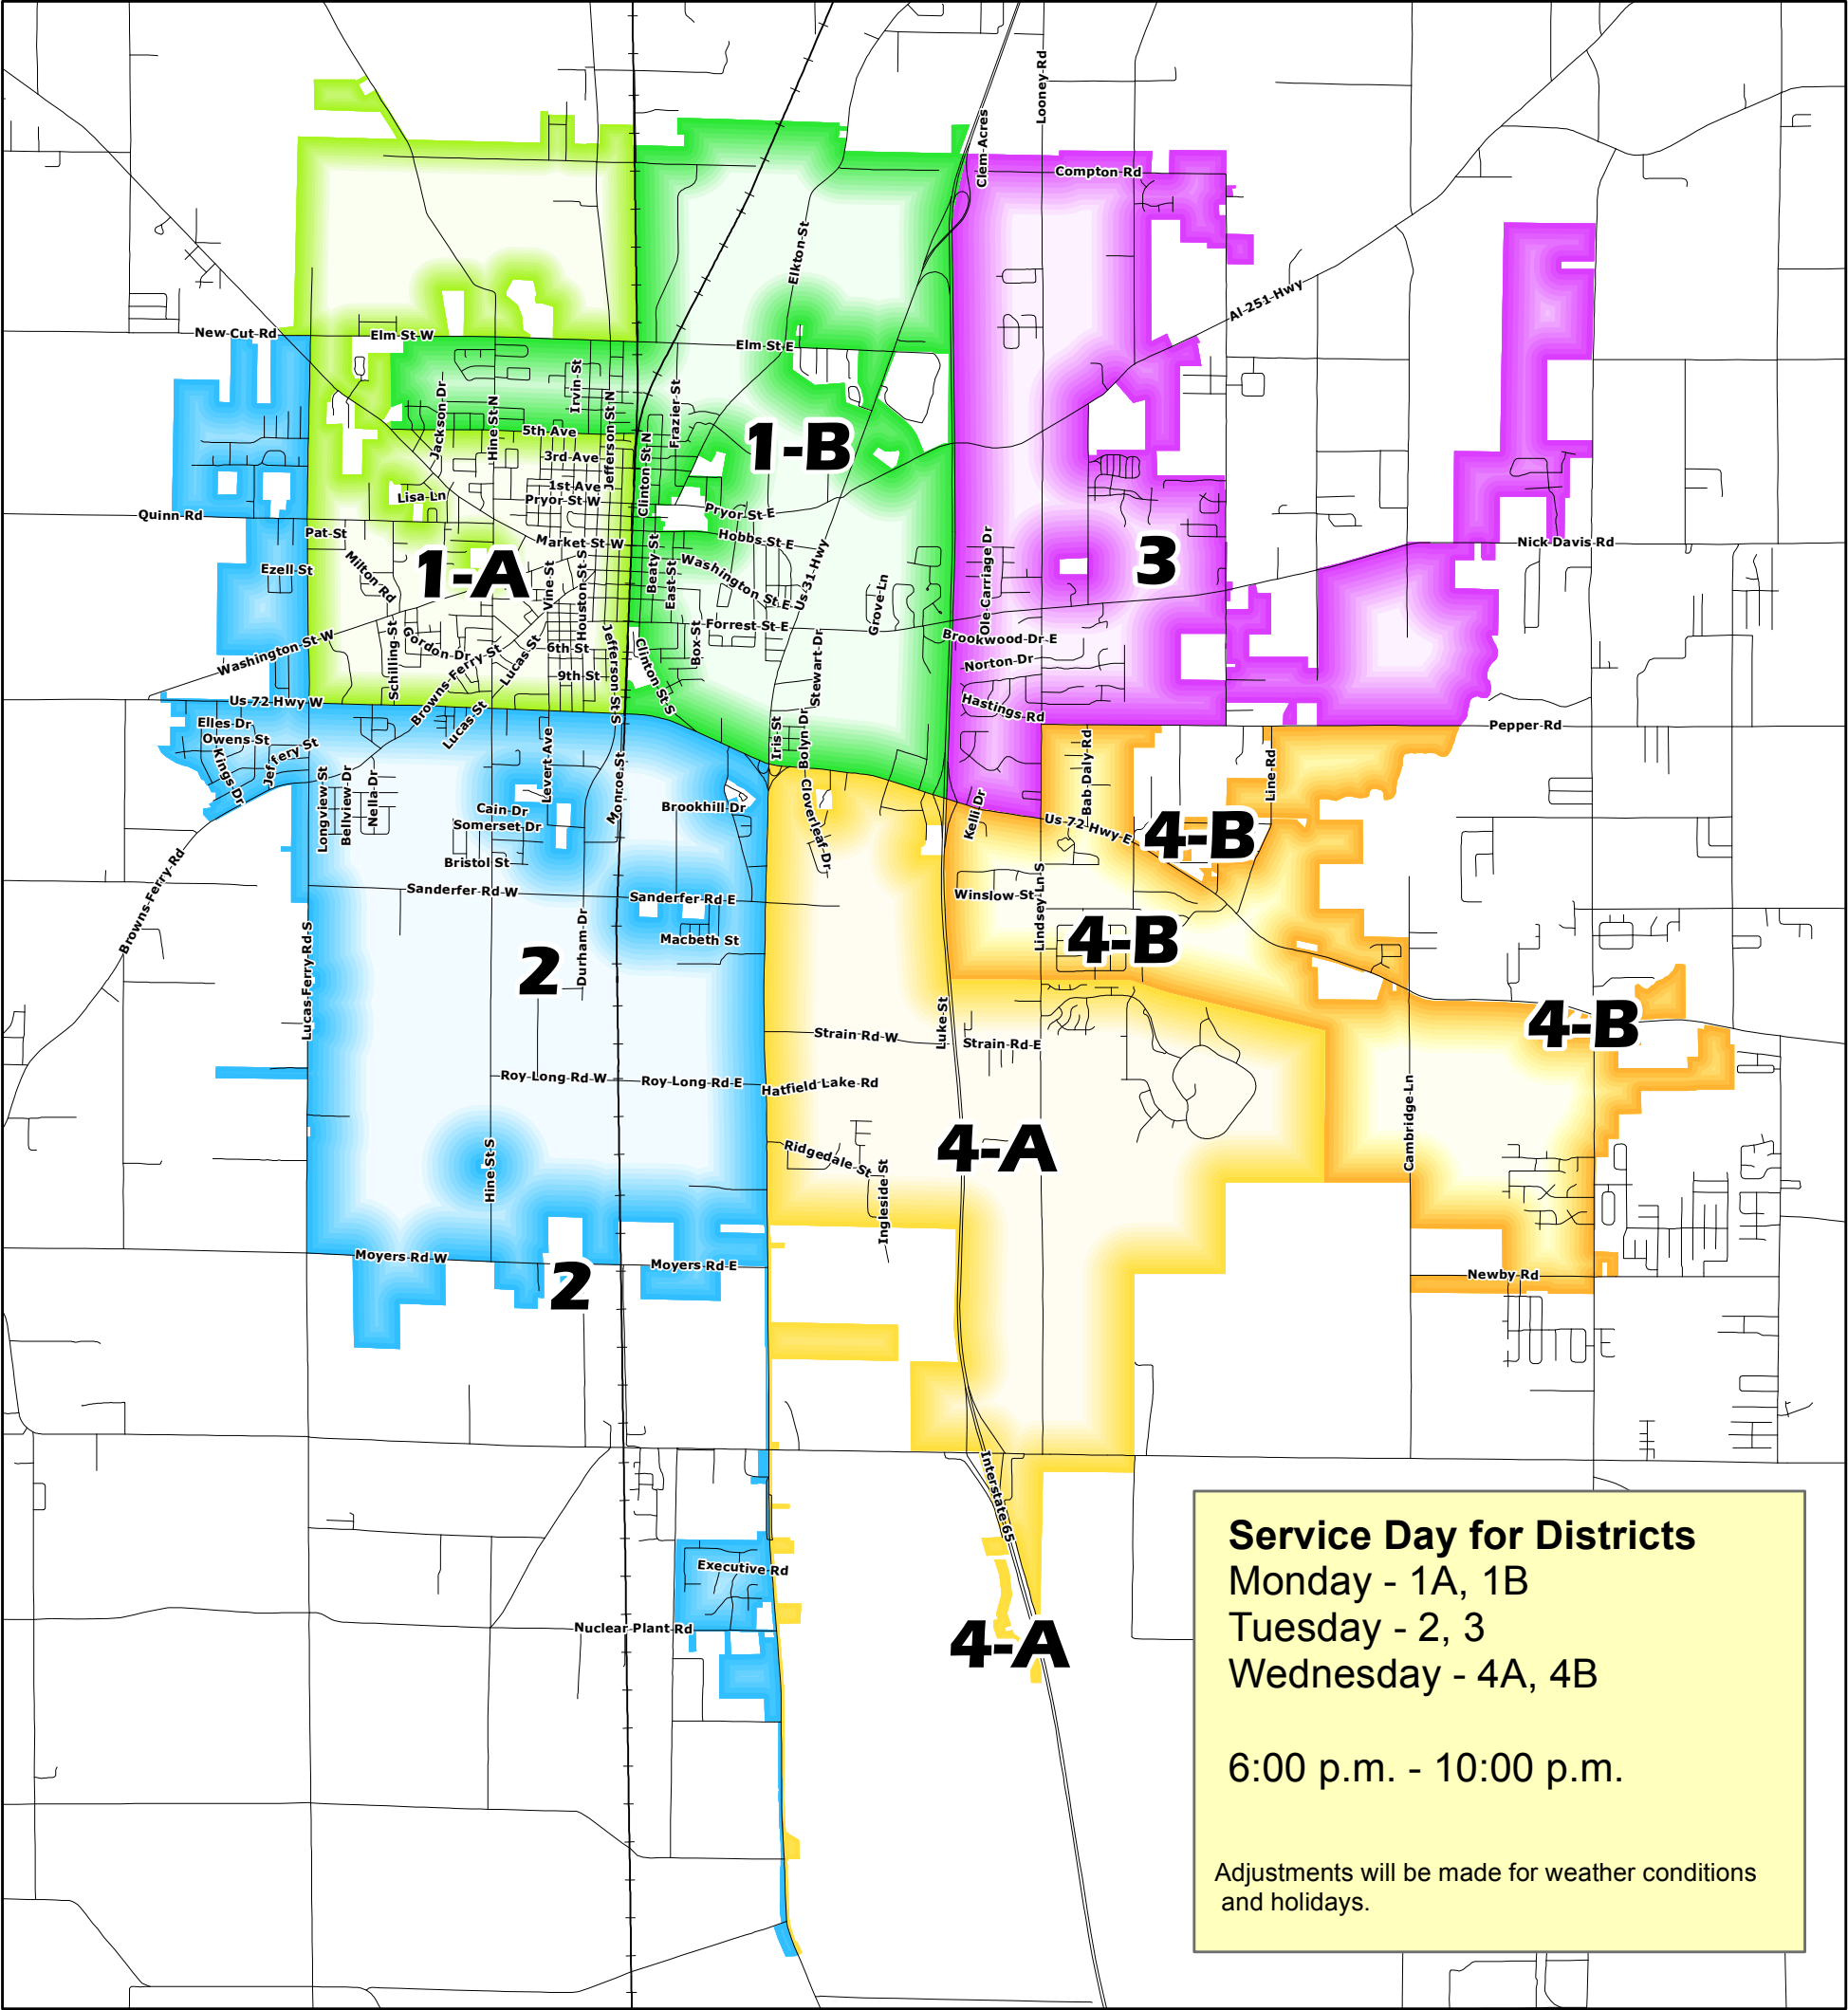

2018 Vector Control Districts Map

City of Athens, Alabama

Map created by Micah Cochran of the City of Athens Engineering Services & Community Development Department on February 17th, 2012. The district lines were set by the Street Department Superintendent. Converted to Ledger size 8/30/2012. Districts updated to 2015 City Limits.

2018 Vector Control Apartment & Pond Routes

Legend

	Tuesday		Apartments
	Wednesday		Large Areas to Spray
			Drainage Basins

2018-05-15