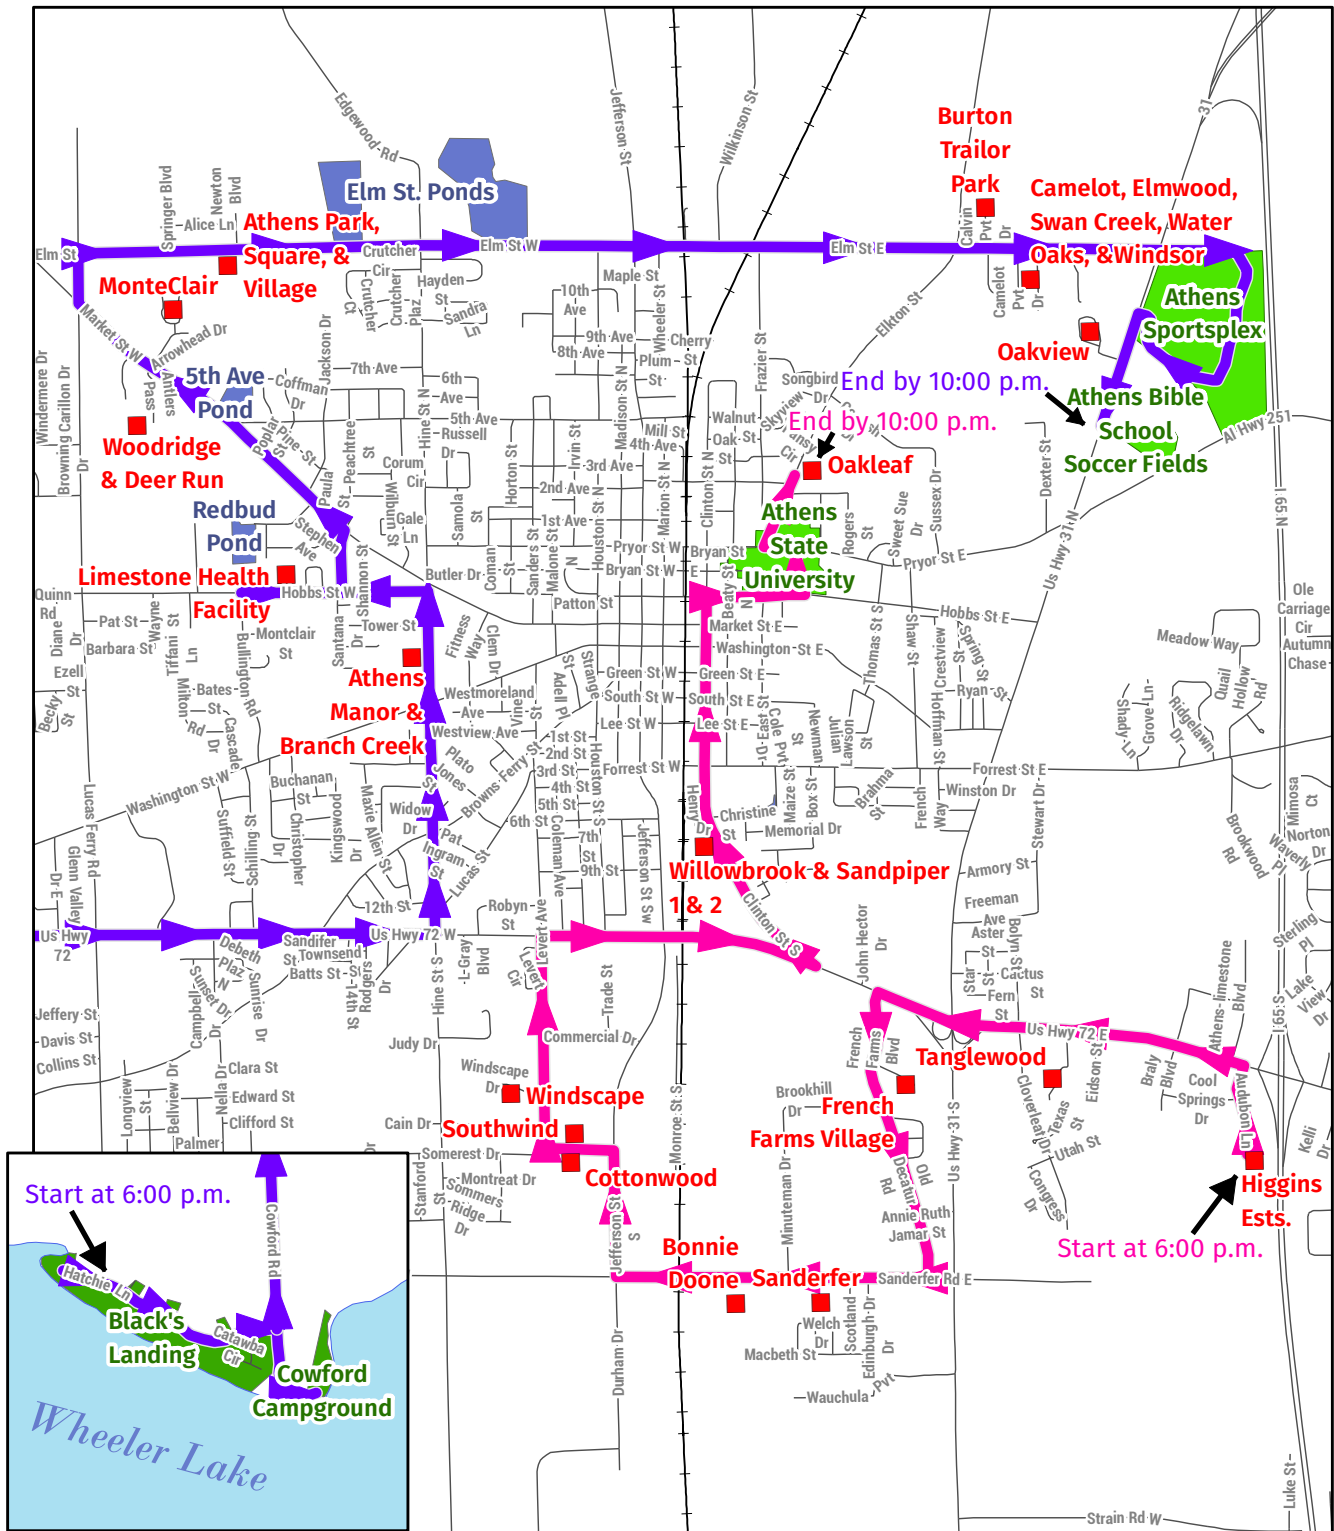

2018 Vector Control Districts Map

City of Athens, Alabama

Map created by Micah Cochran of the City of Athens Engineering Services & Community Development Department on February 17th, 2012. The district lines were set by the Street Department Superintendent. Converted to Ledger size 8/30/2012. Districts updated to 2015 City Limits.

2018 Vector Control Apartment & Pond Routes

Legend

	Tuesday		Apartments
	Wednesday		Large Areas to Spray
			Drainage Basins

2018-05-15